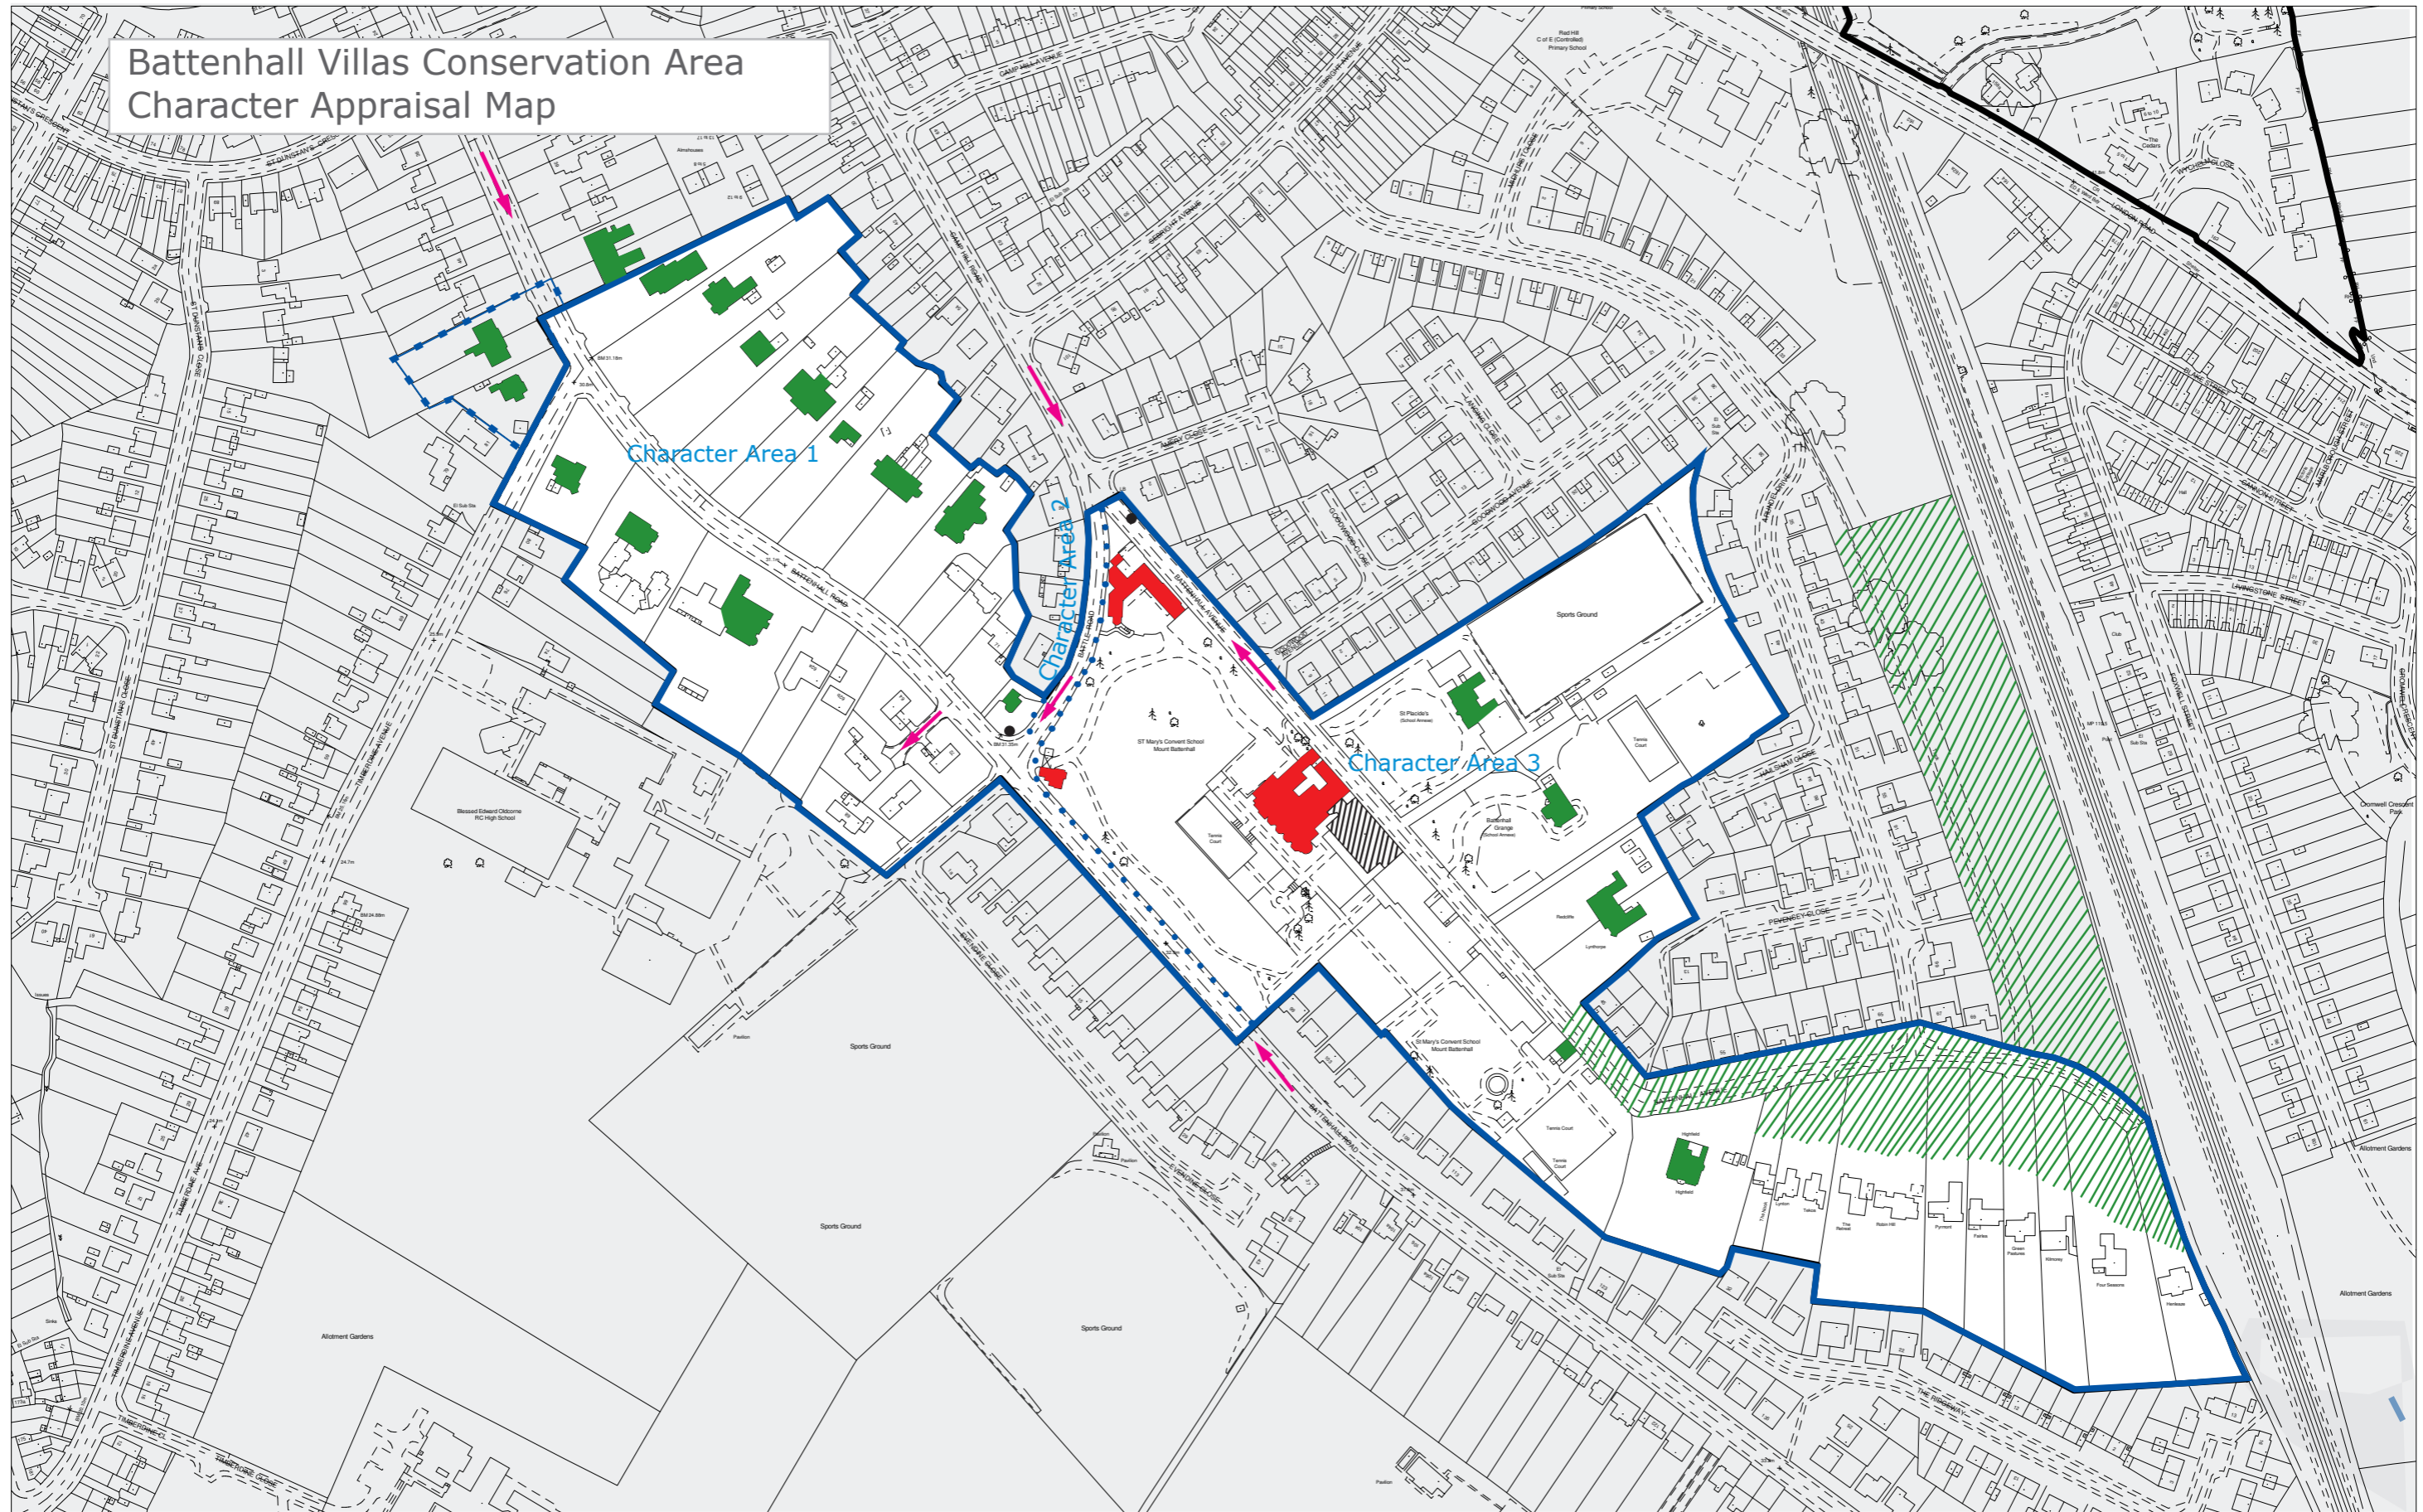

Battenhall Villas Conservation Area Character Appraisal Map

 Key unlisted buildings

 Buildings of negative impact

 Character area boundary

 Existing conservation area boundary

 Important open space

 Listed Buildings

 Special ironwork features (cast iron/wrought iron)

 Proposed conservation area boundary

 Important views

Reproduced from the Ordnance Survey mapping with the permission of the Controller of Her Majesty's Stationery Office Crown Copyright. Unauthorised reproduction infringes Crown Copyright and may lead to prosecution or civil proceedings.